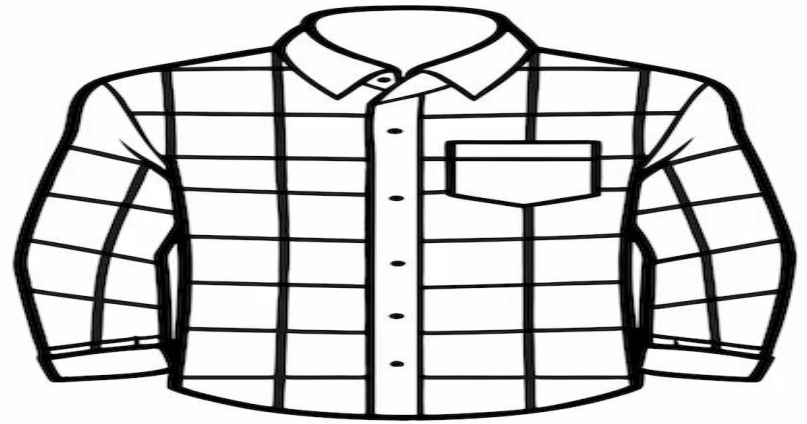

A large rounded rectangular box with a red vertical line on the left side and two horizontal blue lines, serving as a writing area.

shorts.

wearing

I'm

A large rounded rectangular box with a red vertical line on the left side and two horizontal blue lines, serving as a writing area.

I'm

wearing

a coat.

A large rounded rectangular box with a blue border, divided into three horizontal sections by two blue lines. A vertical red line is positioned on the left side, creating a margin for writing.

a jumper.

wearing

I'm

A large rounded rectangular box with a blue border, divided into three horizontal sections by two blue lines. A vertical red line is positioned on the left side, creating a margin for writing.

I'm

wearing

a shirt.

A large rounded rectangular box with a blue border, divided into three horizontal sections by two blue lines. A vertical red line is positioned on the left side, creating a margin for writing.