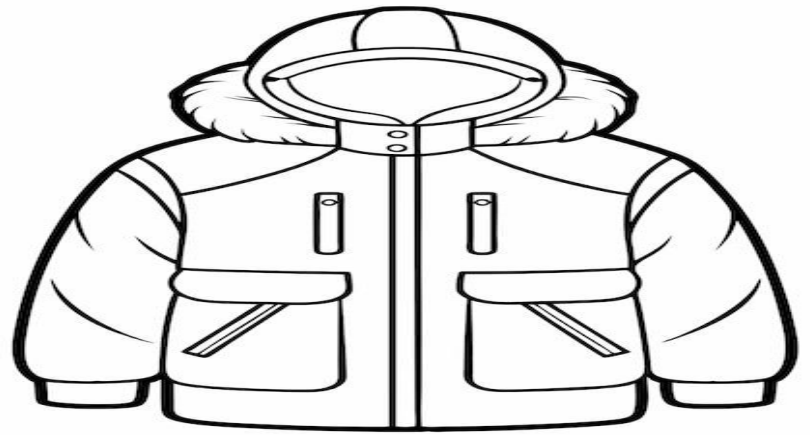

A large rounded rectangular box with a red vertical line on the left side and two horizontal blue lines, serving as a writing area.

shorts.

wearing

I'm

A large rounded rectangular box with a red vertical line on the left side and two horizontal blue lines, serving as a writing area.

I'm

wearing

a coat.

A large rounded rectangular box with a blue border, divided into three horizontal sections by two blue lines. A vertical red line is positioned on the left side, creating a margin for writing.

a jumper.

wearing

I'm

A large rounded rectangular box with a blue border, divided into three horizontal sections by two blue lines. A vertical red line is positioned on the left side, creating a margin for writing.

I'm

wearing

a shirt.

A large rounded rectangular box with a blue border, divided into three horizontal sections by two blue lines. A vertical red line is positioned on the left side, creating a margin for writing.