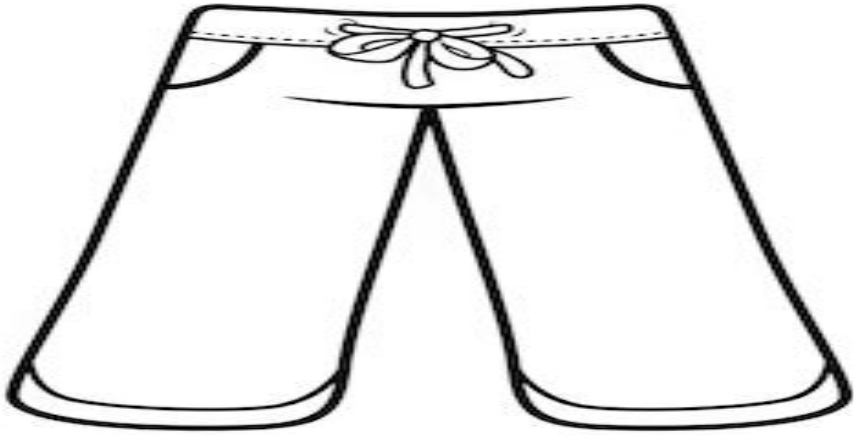

A large rounded rectangular box with a red vertical line on the left side and two horizontal blue lines, serving as a writing area.

shorts.

wearing

I'm

A large rounded rectangular box with a red vertical line on the left side and two horizontal blue lines, serving as a writing area.

I'm

wearing

a shirt.

A large rounded rectangular box with a blue border, divided into three horizontal sections by two blue lines. A vertical red line is positioned on the left side, creating a margin for writing.

shoes and socks.

wearing

I'm

A large rounded rectangular box with a blue border, divided into three horizontal sections by two blue lines. A vertical red line is positioned on the left side, creating a margin for writing.

I'm

wearing

a skirt.

Blank writing area with a red vertical line on the left and two horizontal blue lines.

shoes and socks.

wearing

I'm

Blank writing area with a red vertical line on the left and two horizontal blue lines.